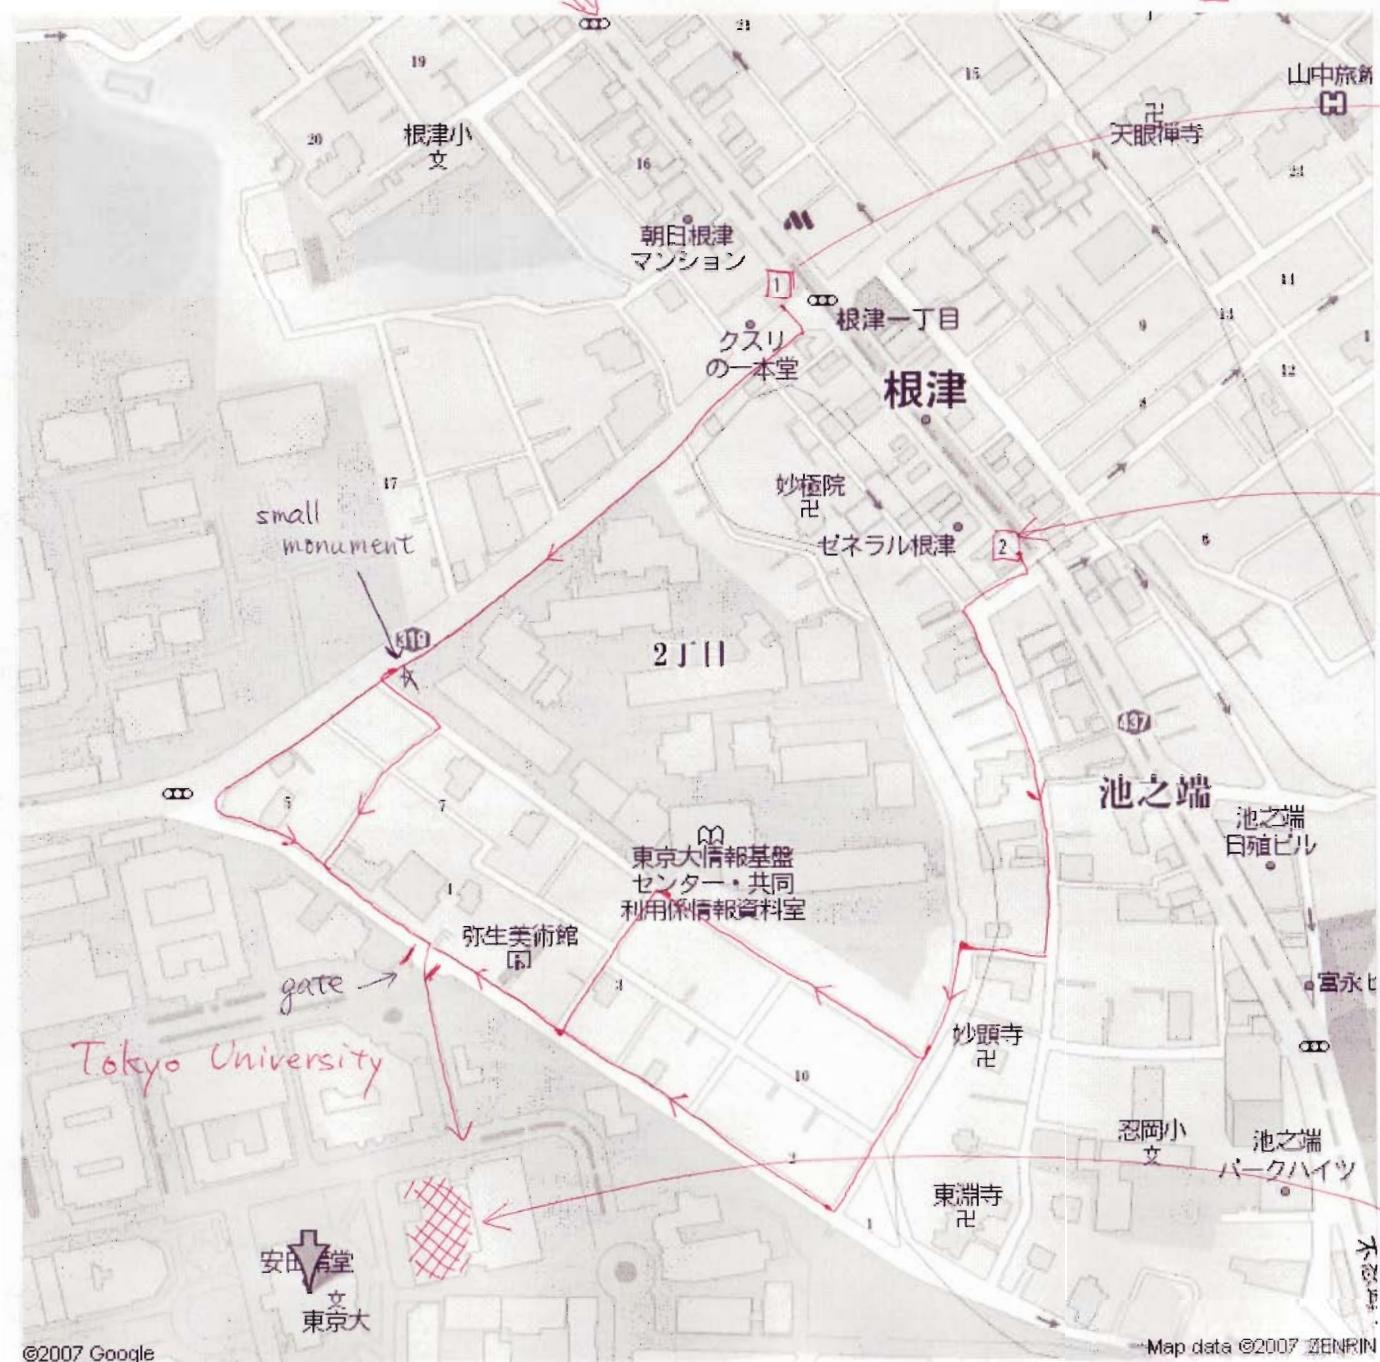

Shinobazu (不忍) Avenue (通り)

← Kototoi (言問) Avenue (通り)

subway Chiyoda-line.
Nezu Station
Nezu Entrance

Nezu Station
Ikenchata Entrance

Physics Department
(Science Bldg. 1).
Theory Group : 9th floor West.