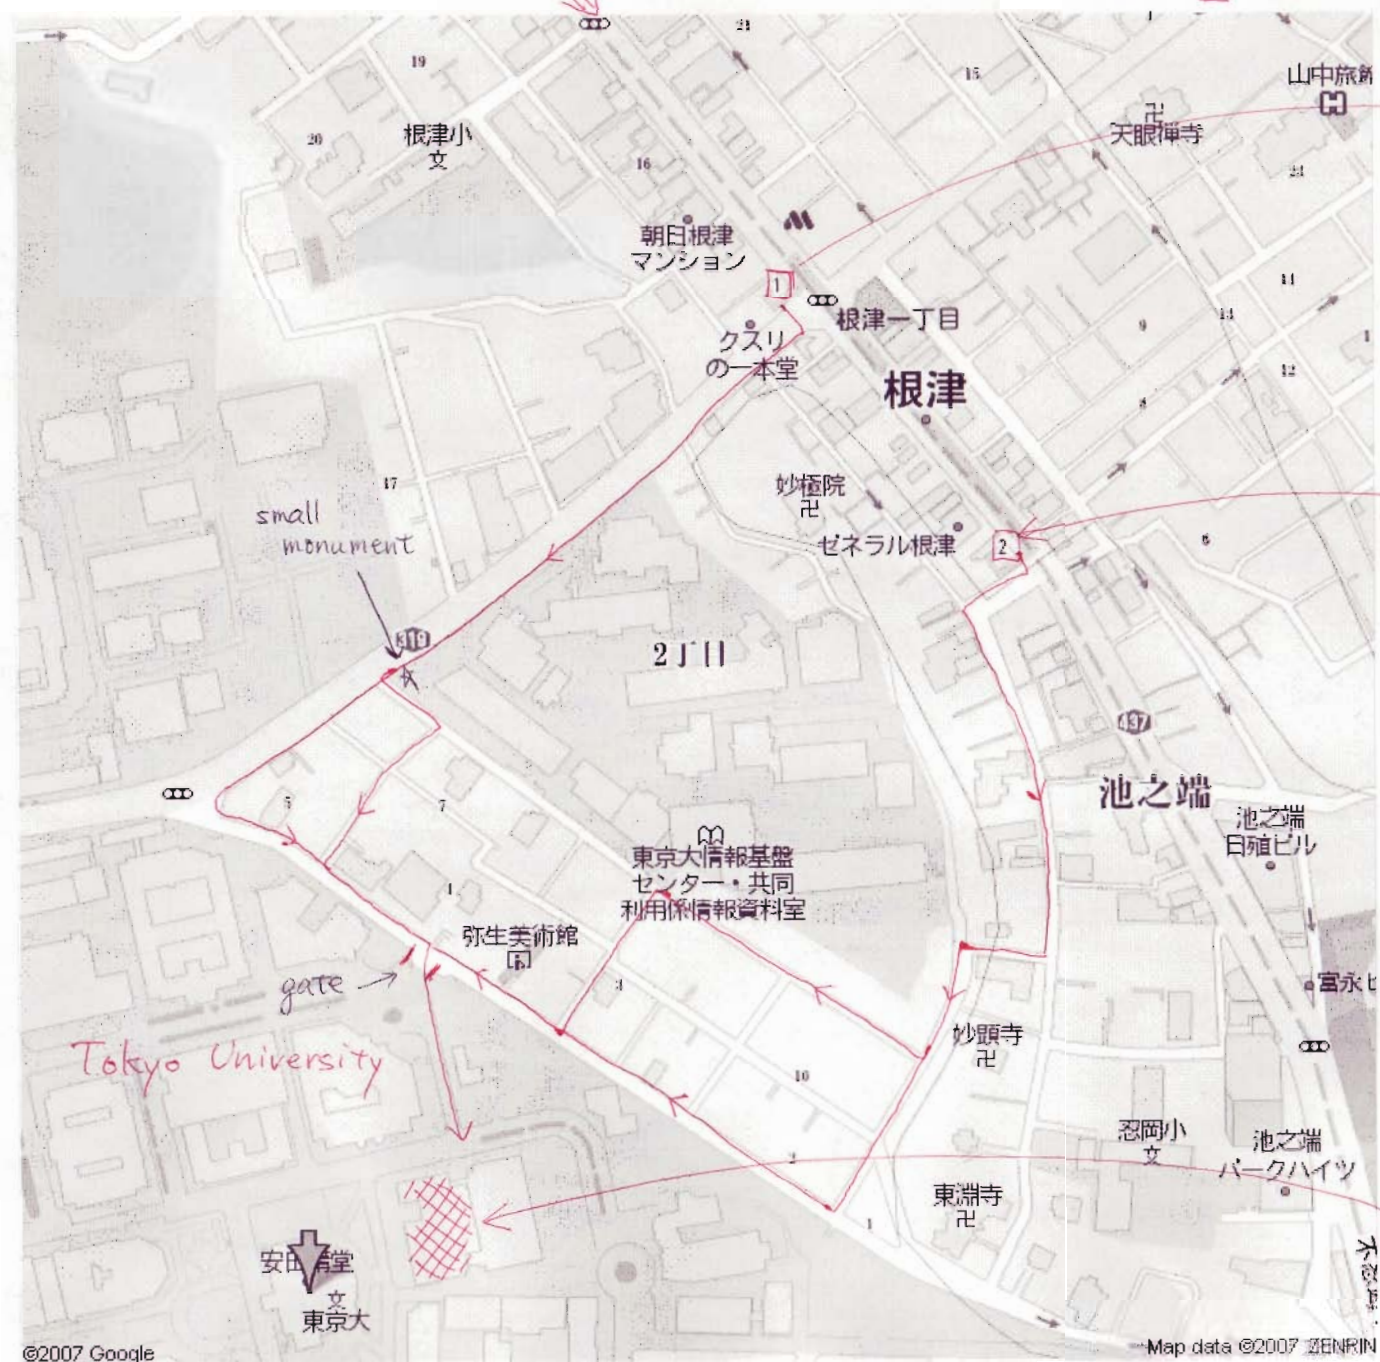

Shinobazu (不忍) Avenue (通り)

← Kototoi (言問) Avenue (通り)

subway Chiyoda-line.  
Nezu Station  
Nezu Entrance

Nezu Station  
Ikenchata Entrance

Physics Department  
(Science Bldg. 1).  
Theory Group : 9th floor West.